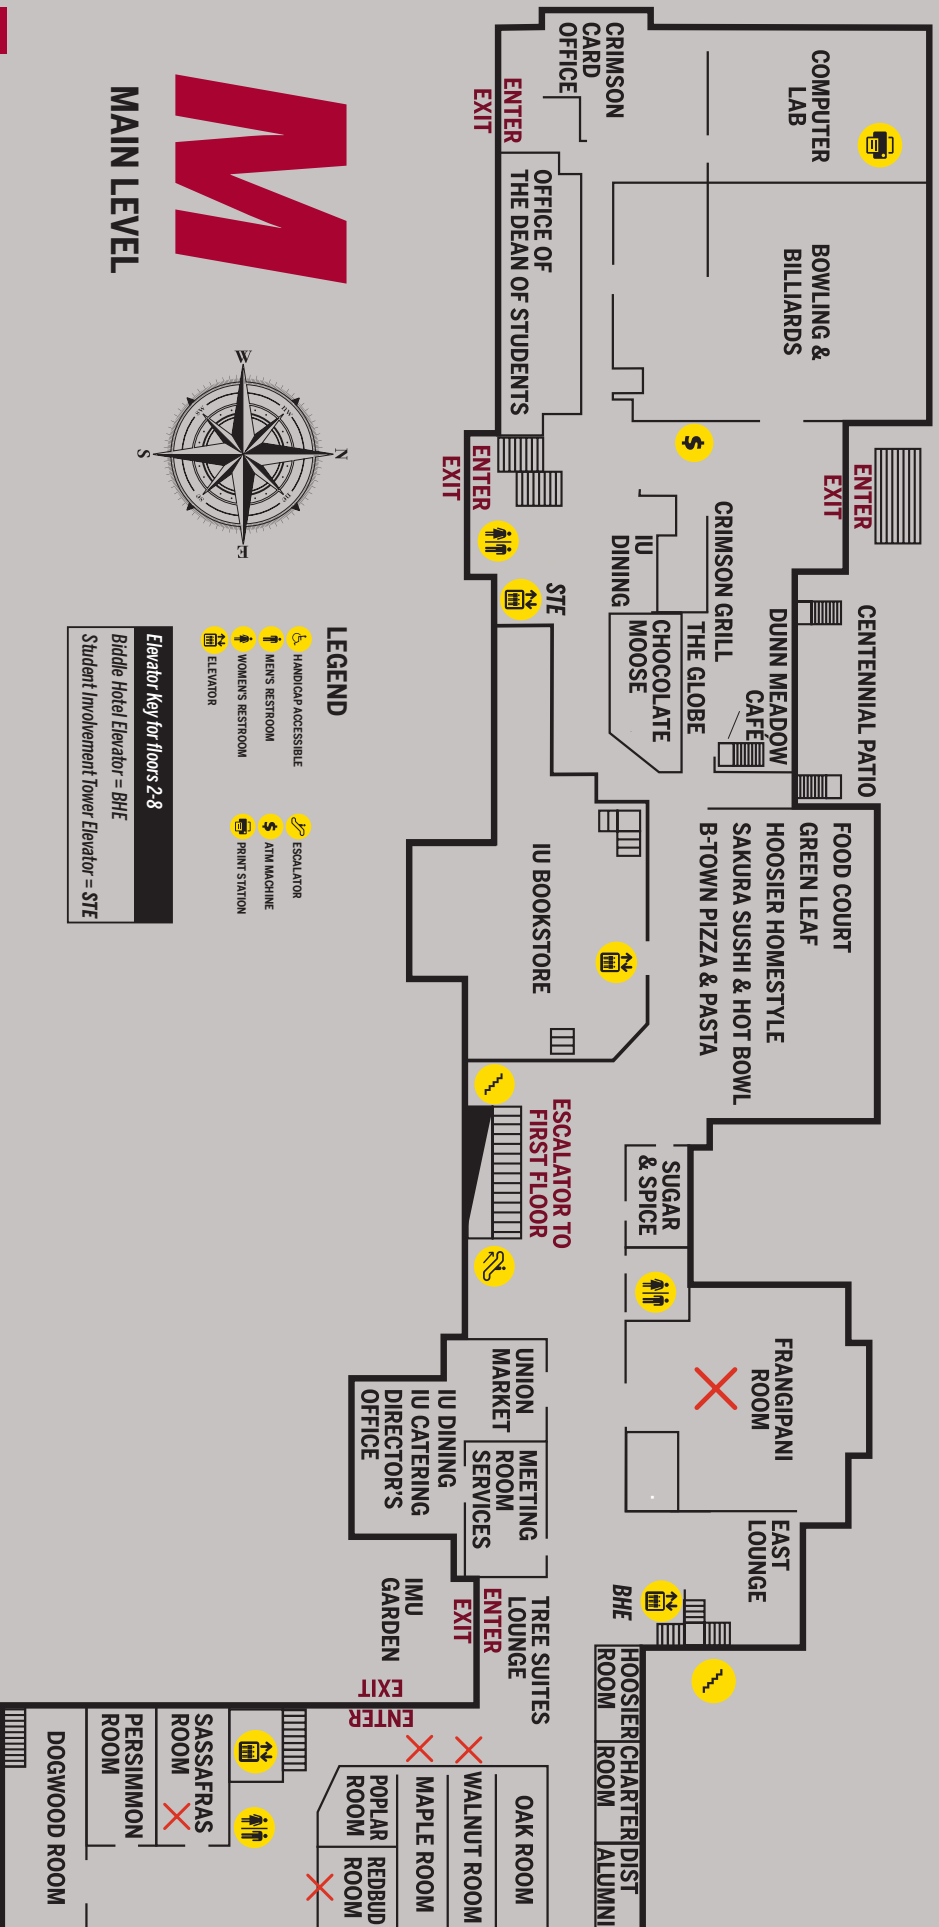

BUILDING DIRECTORY

LEGEND

- HANDICAP ACCESSIBLE
- MEN'S RESTROOM
- WOMEN'S RESTROOM
- ELEVATOR
- ESCALATOR
- ATM MACHINE
- PRINT STATION

Elevator Key for floors 2-8
 Biddle Hotel Elevator = BHE
 Student Involvement Tower Elevator = STE

LOBBY LEVEL

BUILDING DIRECTORY

MAIN LEVEL

BUILDING DIRECTORY

FIRST FLOOR

I

BUILDING DIRECTORY

2 SECOND FLOOR

Elevator Key for floors 2-8
 Biddle Hotel Elevator = BHE
 Student Involvement Tower Elevator = STE