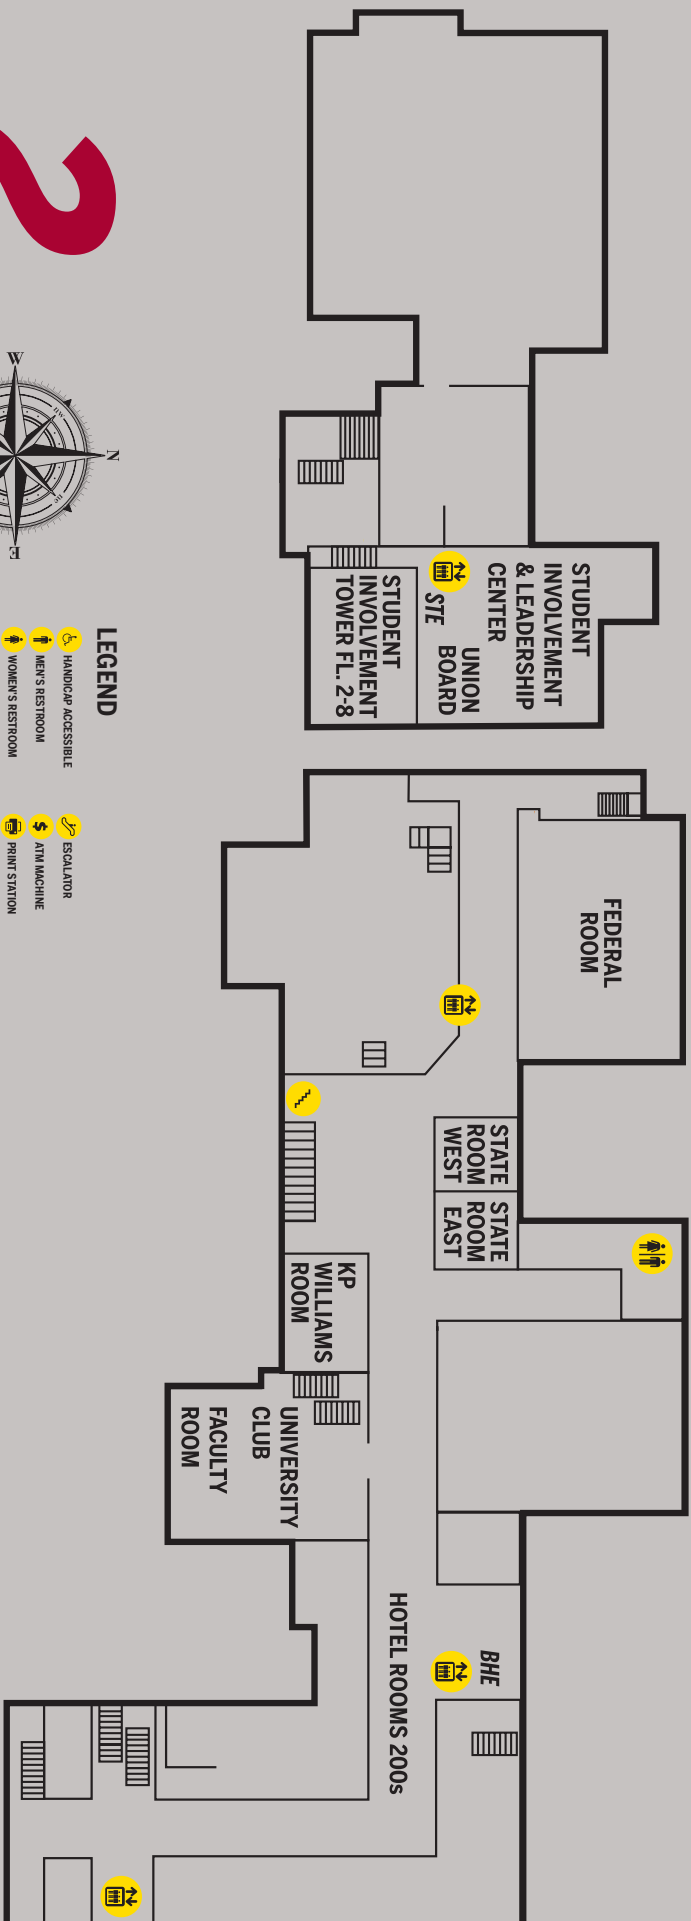

BUILDING DIRECTORY

LEGEND

- HANDICAP ACCESSIBLE
- MEN'S RESTROOM
- WOMEN'S RESTROOM
- ELEVATOR
- ESCALATOR
- ATM MACHINE
- PRINT STATION

Elevator Key for floors 2-8
 Biddle Hotel Elevator = BHE
 Student Involvement Tower Elevator = STE

LOBBY LEVEL

BUILDING DIRECTORY

MAIN LEVEL

BUILDING DIRECTORY

FIRST FLOOR

I

BUILDING DIRECTORY

2 SECOND FLOOR