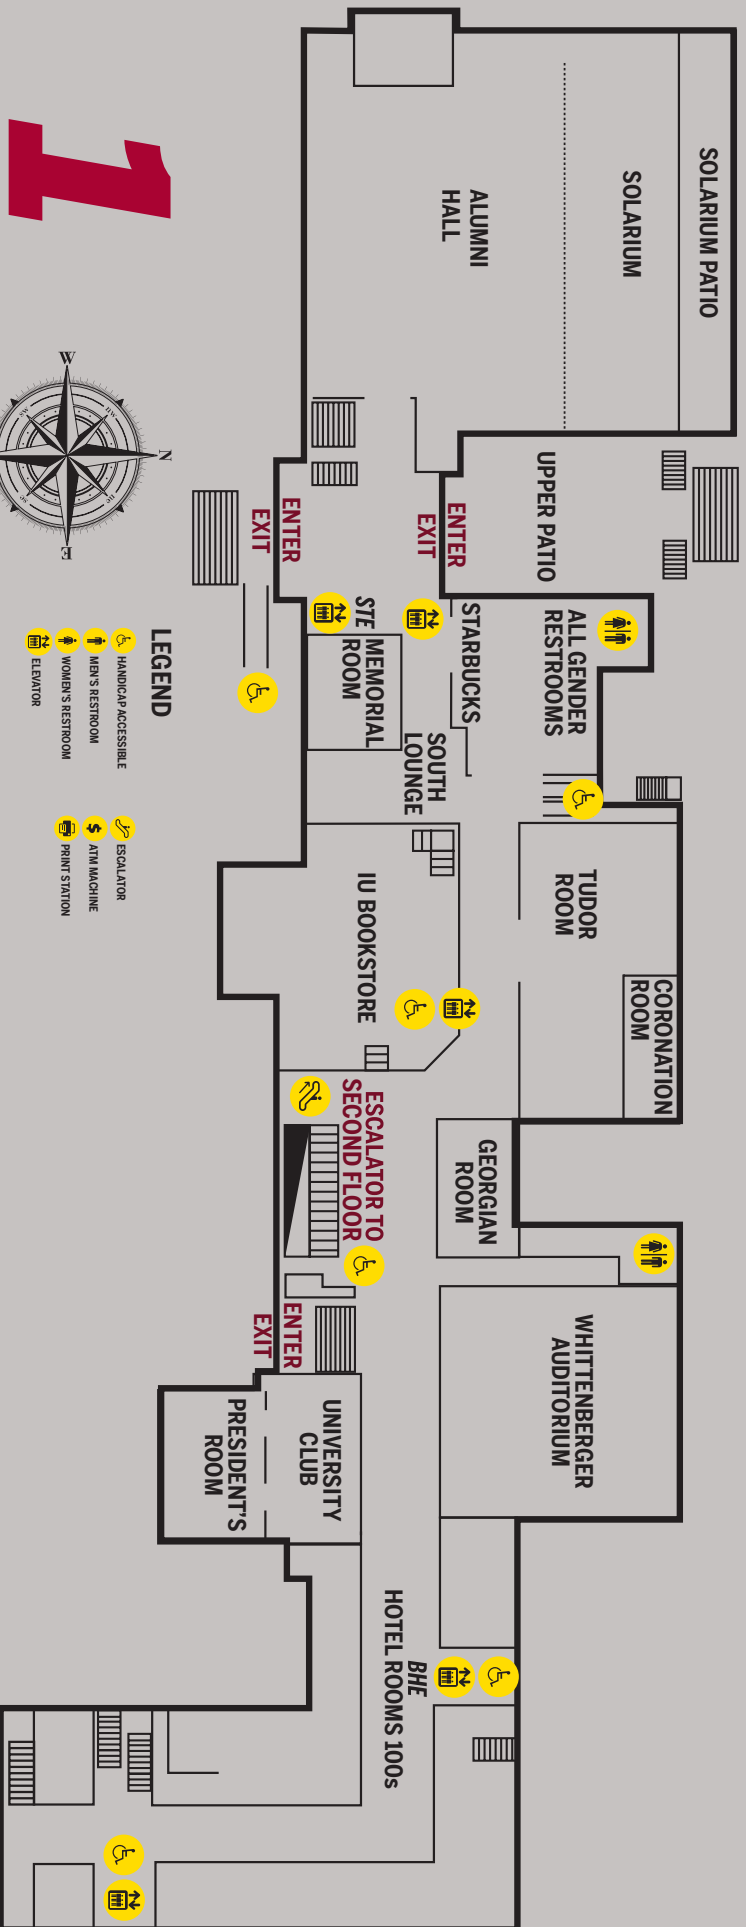

BUILDING DIRECTORY

LEGEND

- HANDICAP ACCESSIBLE
- MEN'S RESTROOM
- WOMEN'S RESTROOM
- ELEVATOR
- ESCALATOR
- ATM MACHINE
- PRINT STATION

Elevator Key for floors 2-8
 Biddle Hotel Elevator = BHE
 Student Involvement Tower Elevator = STE

LOBBY LEVEL

BUILDING DIRECTORY

MAIN LEVEL

BUILDING DIRECTORY

FIRST FLOOR

I

BUILDING DIRECTORY

2 SECOND FLOOR

Elevator Key for floors 2-8
 Biddle Hotel Elevator = BHE
 Student Involvement Tower Elevator = STE