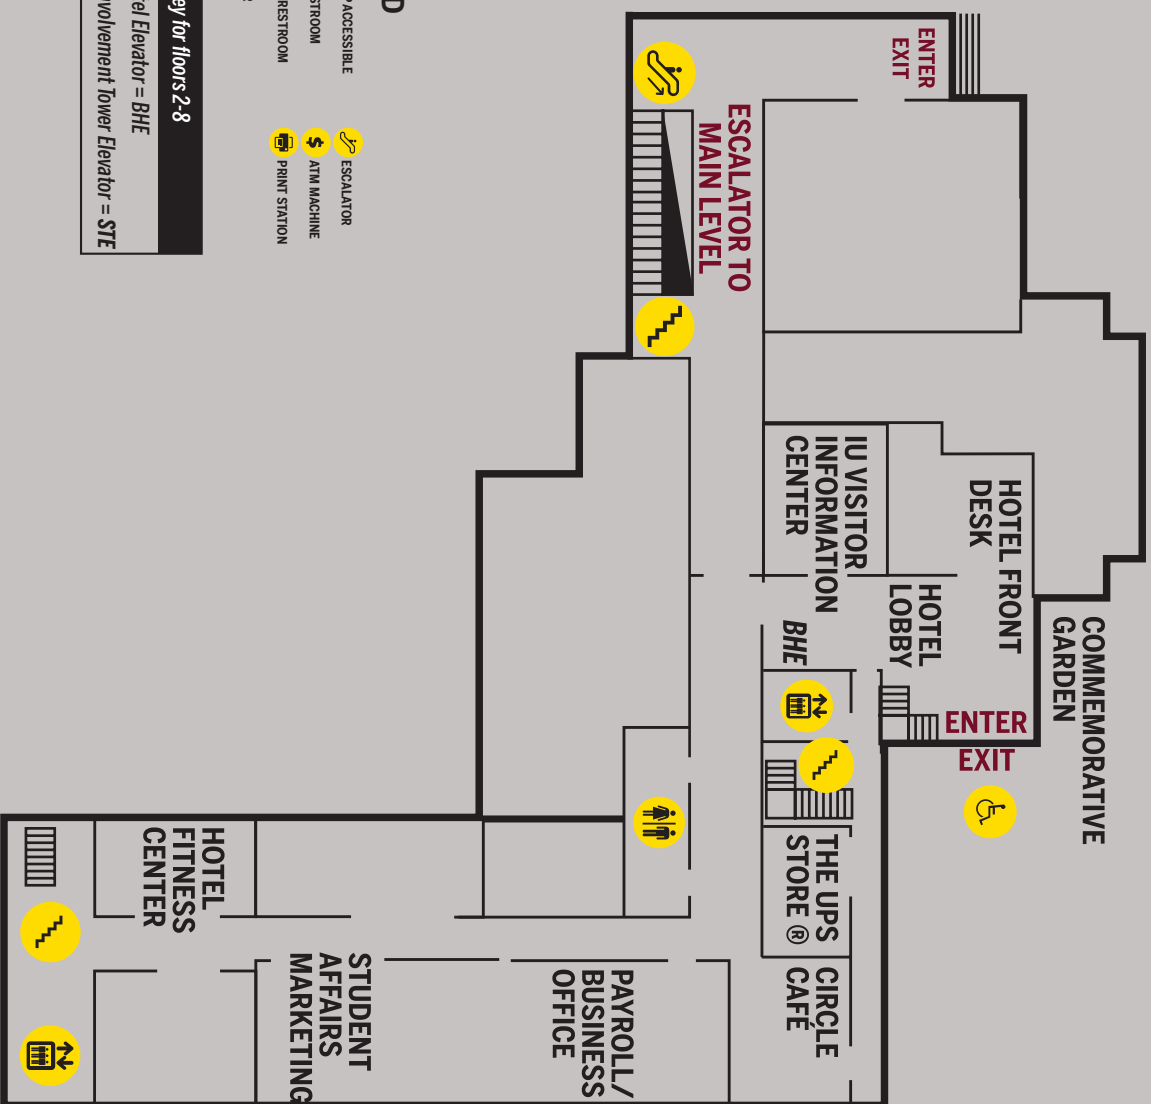

BUILDING DIRECTORY

LEGEND

- HANDICAP ACCESSIBLE
- MEN'S RESTROOM
- WOMEN'S RESTROOM
- ELEVATOR
- ESCALATOR
- ATM MACHINE
- PRINT STATION

Elevator Key for floors 2-8
 Biddle Hotel Elevator = BHE
 Student Involvement Tower Elevator = STE

LOBBY LEVEL

BUILDING DIRECTORY

MAIN LEVEL

BUILDING DIRECTORY

FIRST FLOOR

I

BUILDING DIRECTORY

2 SECOND FLOOR

Elevator Key for floors 2-8
 Biddle Hotel Elevator = BHE
 Student Involvement Tower Elevator = STE